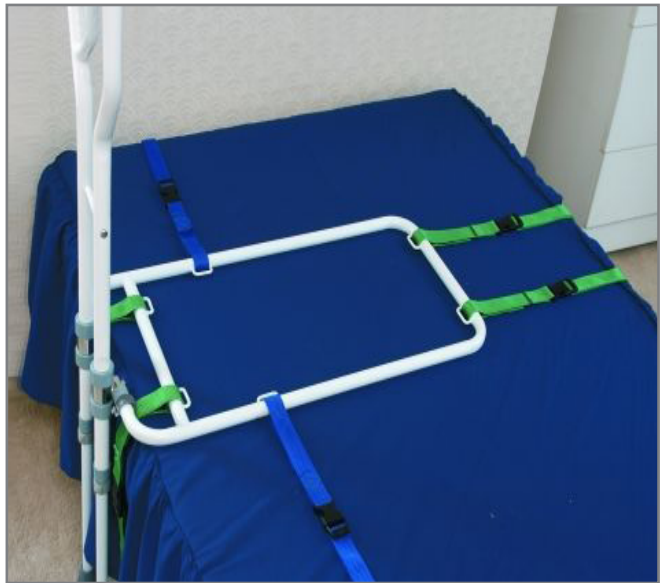

GILLESPIES
HIRE SALES SERVICE

"Comfort you deserve"

BED RAILS

\$240.00

\$65.00

\$44.95

\$185.00

Visit our website for more details - www.ghss.com.au